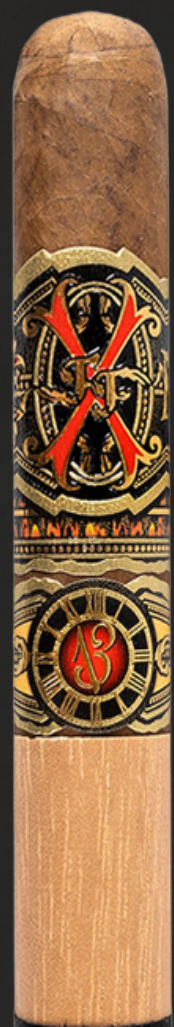

**OPUSX FORBIDDEN X
13 PASION D'ÁMOR**

Capa Tripa : .Rep. Dom
Capote : .Rep. Dom
Medida : .Rep. Dom
Presentación : 6 1/8 x 48 Caja C/20
Costo : $51,080.00 MXN